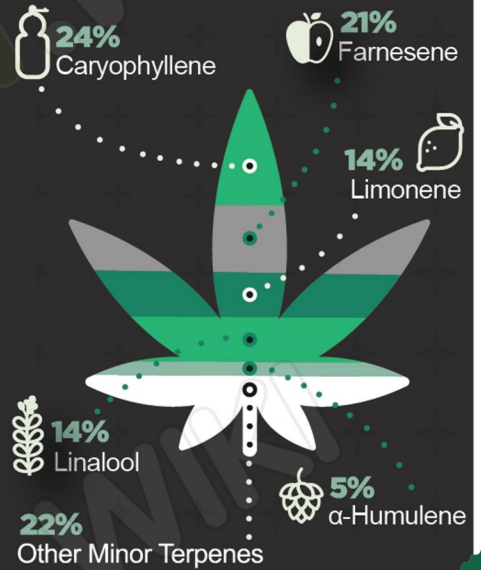

PLATINUM MAC Sativa

Rich, dense, spicy and kushy, this potent sativa strain exemplifies the absolute pinnacle of GreenSeal's dialed-in craft production methods.

VARIETY:
Sativa-Dominant

LINEAGE:
Platinum Kush X MAC V2

BIGS ANHYDROUS THC:
33%

SMALLS ANHYDROUS THC:
31%

TERPENES:
3 - 5%

AROMA/FLAVOUR:
Spicy, Earthy & Kushy

CANNABINOID POTENCY:
Extremely Strong

TERPENE PROFILE

GREENSEAL

WWW.GREENSEALCANNABIS.CO.UK