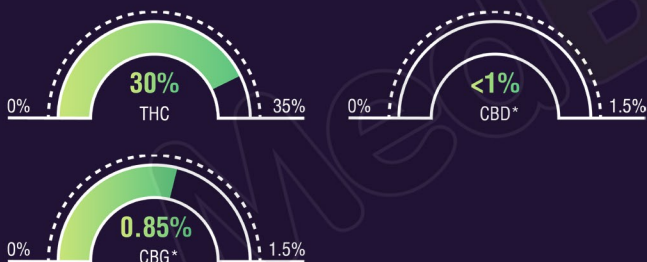

SPECIES - INDICA-DOMINANT	CULTIVATION - HYDROPONIC
LINEAGE - DANTE'S INFERNO x PURE MICHIGAN	GROWN IN - BRITISH COLUMBIA, CANADA

CHEMICAL PROFILE

CANNABINOIDS

TOTAL TERPENES*: 2.26%

DOMINANT TERPENES

FRESH PLANT