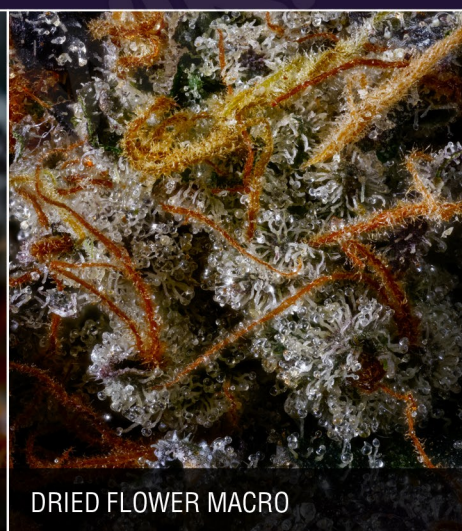

DRIED FLOWER MACRO

This product meets the microbial specifications in the European Pharmacopia 5.1.4. Irradiation status may vary by batch. Please refer to the latest Certificate of Analysis (COA) for confirmation. Unlicensed medicinal product (specials).

* Values shown based on first batch. Values can vary batch by batch. Please contact us for the latest information. This document was prepared November 2025.

For more information, contact
info@canadiancraftco.co.uk

This document is intended for medical professionals only. Mystery Mountain is from Canadian Craft Cannabis Company Pty Ltd.