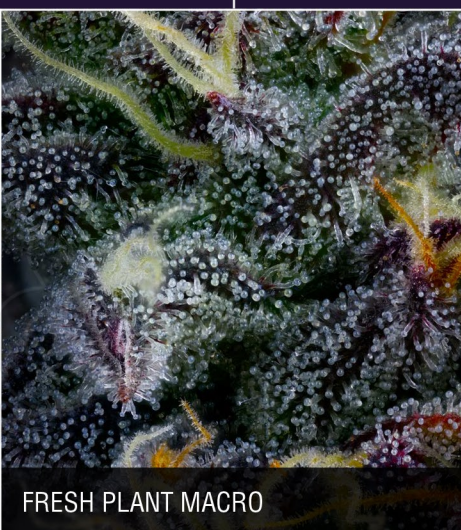

SPECIES - INDICA-DOMINANT	CULTIVATION - HYDROPONIC
LINEAGE - ICE CREAM CAKE x KUSH MINTS	GROWN IN - BRITISH COLUMBIA, CANADA

CHEMICAL PROFILE

CANNABINOIDS

TOTAL TERPENES*: 2.66%

DOMINANT TERPENES

FRESH PLANT