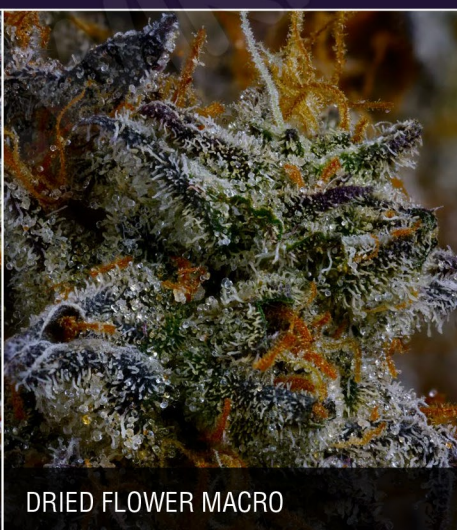

DRIED FLOWER MACRO

This product meets the microbial specifications in the European Pharmacopia 5.1.4. Irradiation status may vary by batch. Please refer to the latest Certificate of Analysis (COA) for confirmation. Unlicensed medicinal product (specials).

* Values shown based on first batch. Values can vary batch by batch. Please contact us for the latest information. This document was prepared November 2025.

For more information, contact
info@canadiancraftco.co.uk

This document is intended for medical professionals only. Mystery Mountain is from Canadian Craft Cannabis Company Pty Ltd.