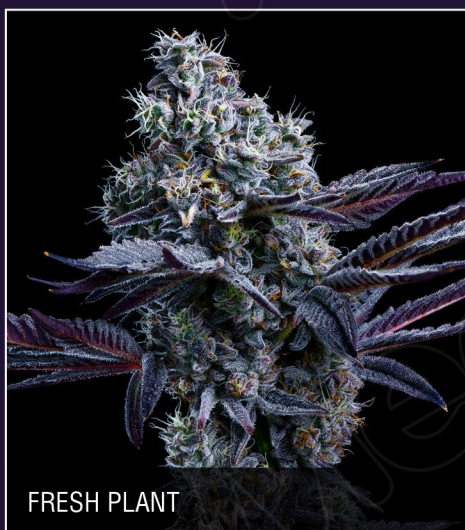

SPECIES - INDICA-DOMINANT	CULTIVATION - HYDROPONIC
LINEAGE - ICE CREAM CAKE x KUSH MINTS	GROWN IN - BRITISH COLUMBIA, CANADA

CHEMICAL PROFILE

CANNABINOIDS

TOTAL TERPENES*: 2.66%

DOMINANT TERPENES

FRESH PLANT