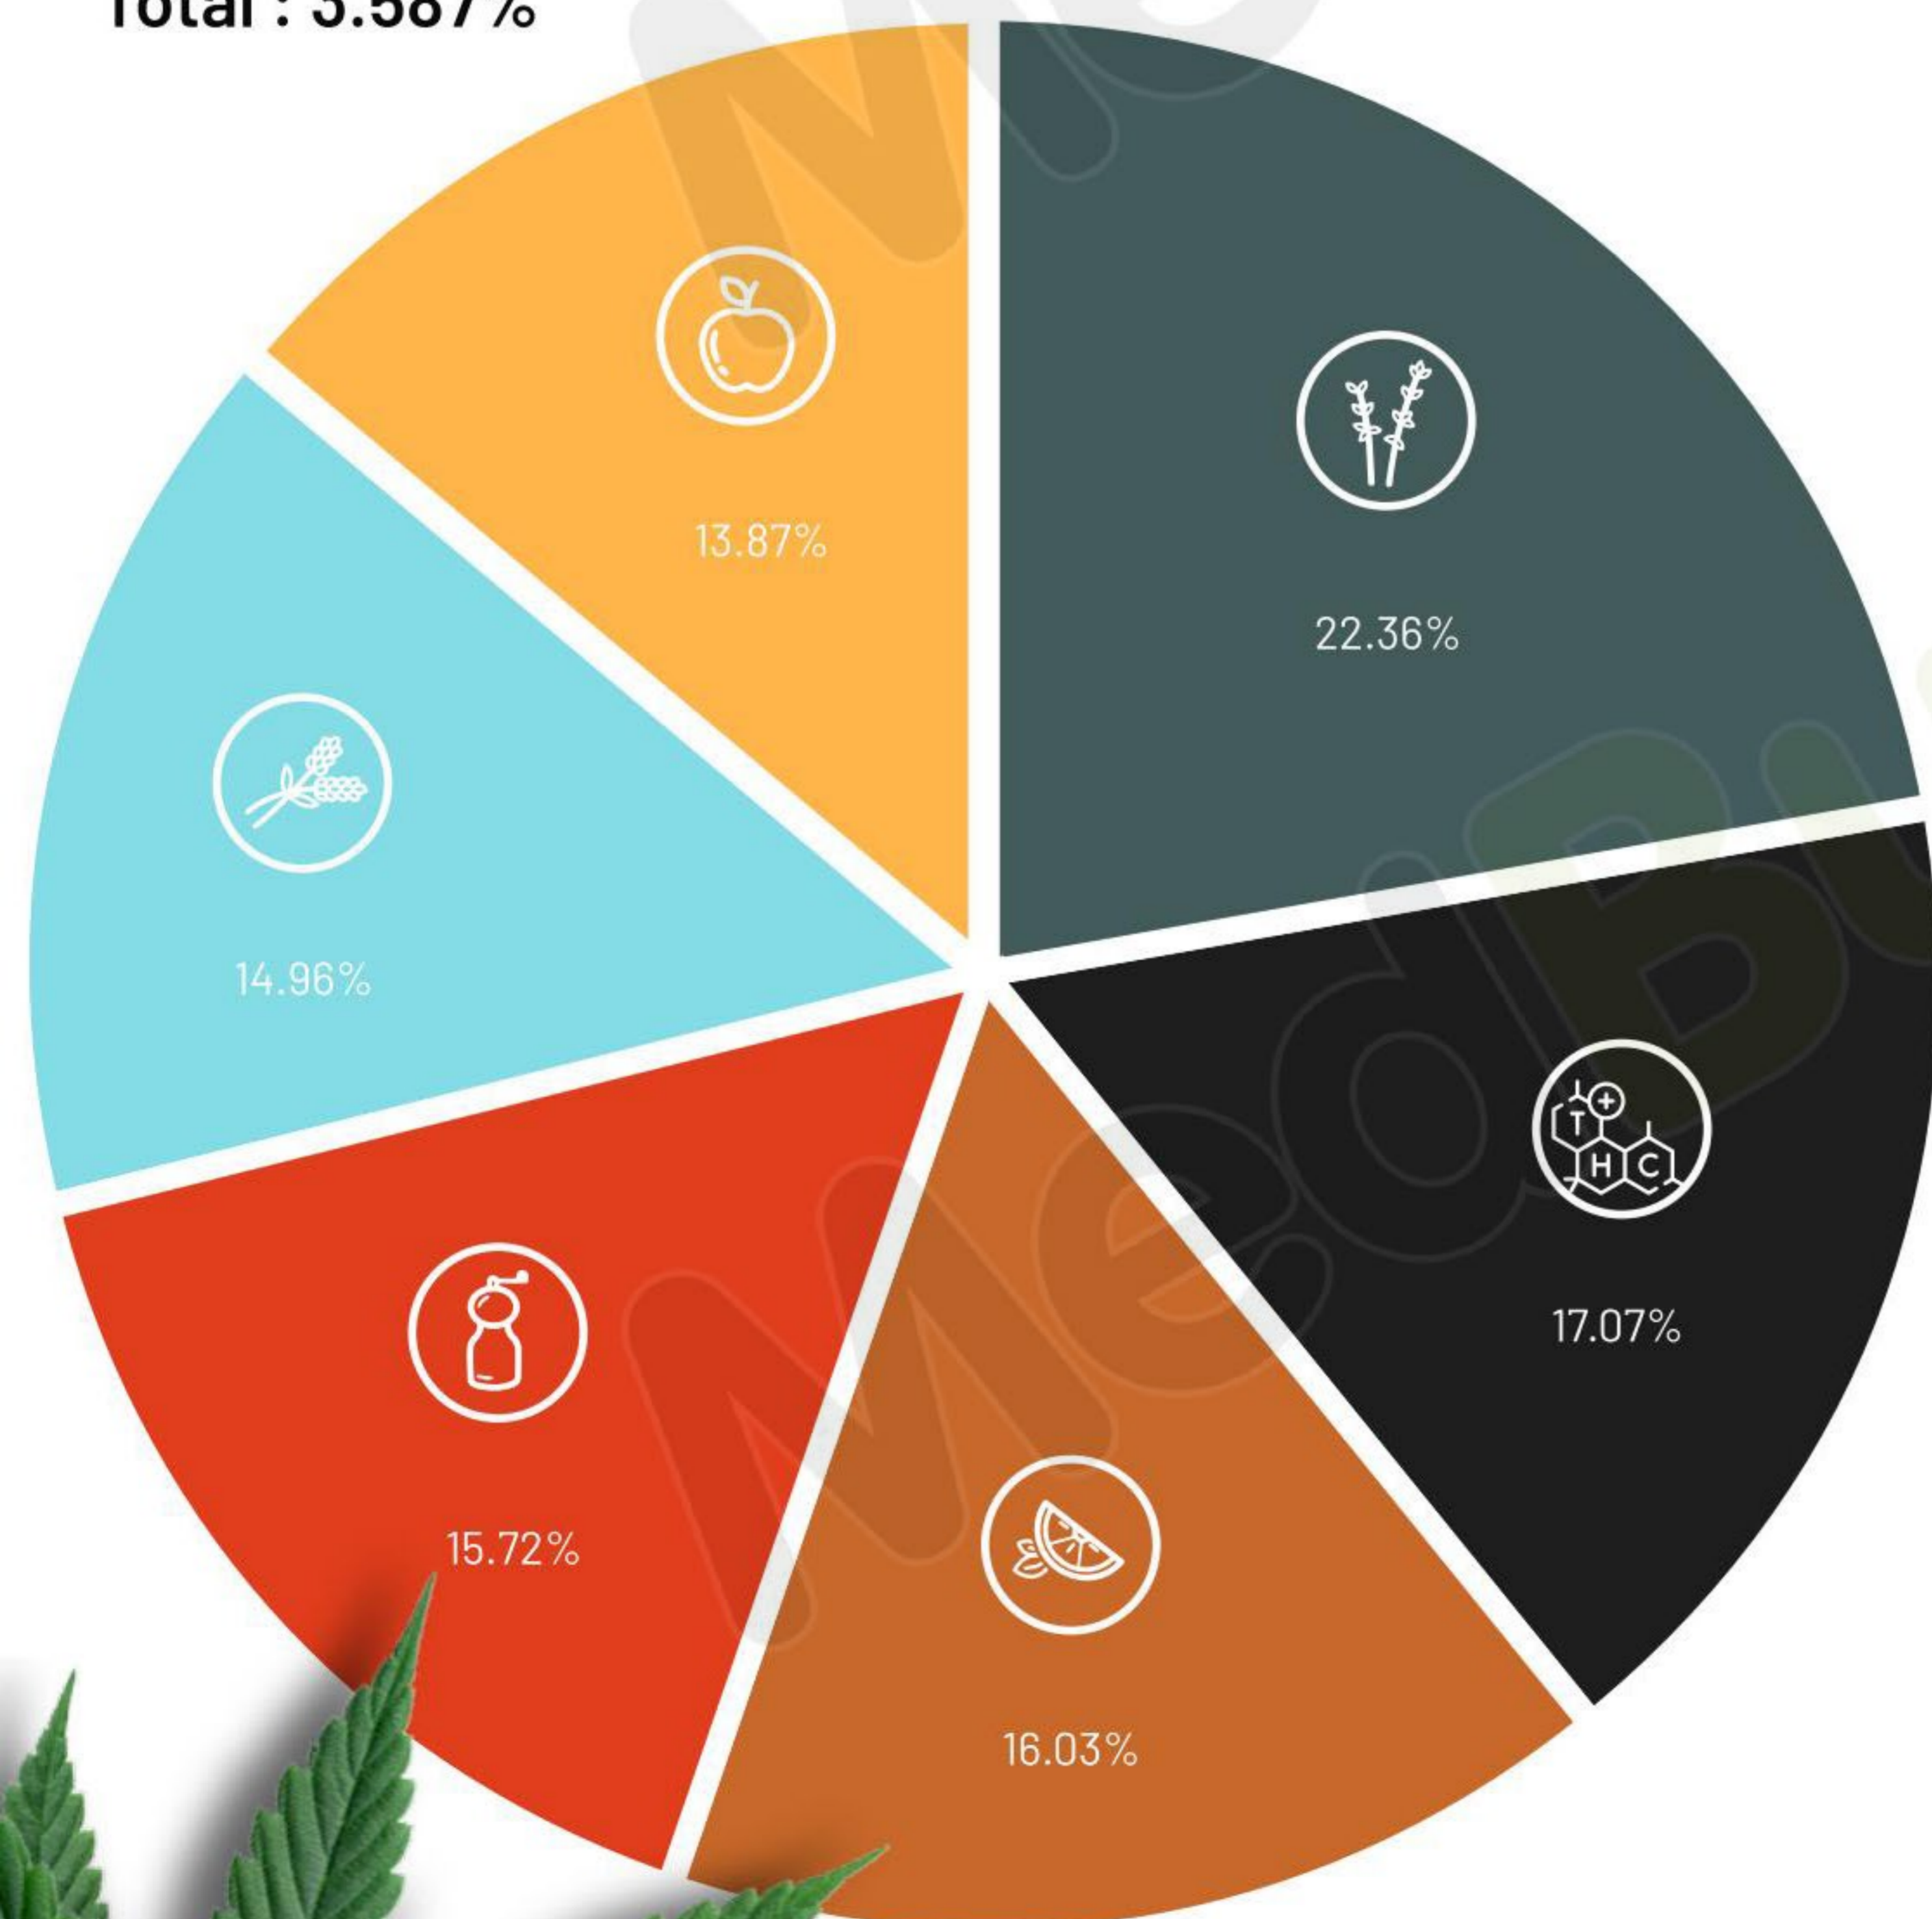

Rainbow Pavé

Plantations Cérés is a family business established in Quebec, Canada, with over 10 years of experience in the agricultural sector.

After one of the family members, who suffered from juvenile arthritis, discovered the medicinal properties of cannabis, the family began cultivating medical and recreational cannabis on a commercial scale. Since 2020, supported by a Health Canada cultivation and processing licence, the founding members of Plantations Cérés have had the opportunity to refine their expertise in a regulated environment. Having mastered various cultivation techniques, the family is proud to contribute to this growing industry by offering quality and consistency worldwide.

Cultivar : Rainbow Pavé
Type : Hybrid

Dominant terpenes and their properties

Total : 3.587%

Lineage

Apple and banana x Pavé

Aroma/Flavour

Rainbow Pave has an aroma that blends earthy and fruity tones, with subtle herbal and pine-like undertones. Its flavour is typically described as creamy, sweet, and slightly woody with hints of citrus and pine.

Possible effects and application

Rainbow Pave is reported to be uplifting and mentally refreshing, with an initial burst of euphoria that can help brighten mood and sharpen focus. As the effects settle, users sometimes report a calm, centred state with minimal sedation. This balanced profile may make Rainbow Pave a suitable option for daytime use