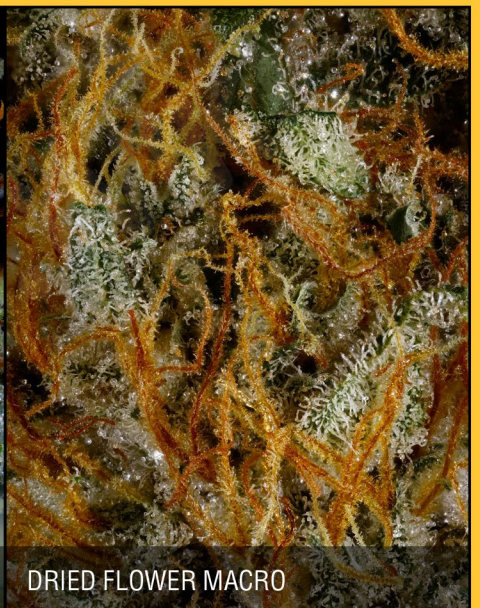

DRIED FLOWER MACRO

CULTIVATION: LIVING ORGANIC SOIL / BRITISH COLUMBIA

This product meets the microbial specifications in the European Pharmacopia 5.1.4. Irradiation status may vary by batch. Please refer to the latest Certificate of Analysis (COA) for confirmation. Unlicensed medicinal product (specials).

* Values shown based on first batch. Values can vary batch by batch. Please contact us for the latest information. This document was prepared January 2026.

For more information, contact
info@canadiancraftco.co.uk

This document is intended for medical professionals only.
Tofino Ripper is from Canadian Craft Cannabis Company Pty Ltd.