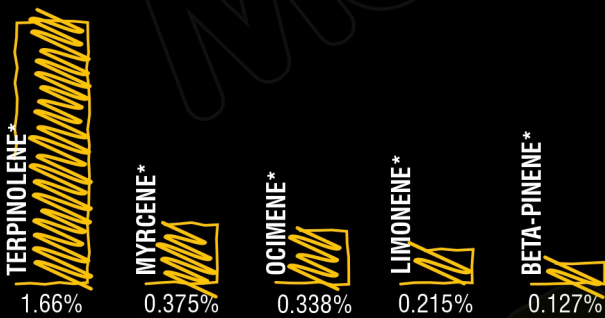

TFN RPR T21 ELC LMN 10G

CRAFT LSO
ELECTRIC LEMON

SATIVA-DOMINANT

G13 x NORTHERN LIGHTS #5

CHEMICAL PROFILE

CANNABINOIDS

TOTAL TERPENES*: 3.39%

DOMINANT TERPENES